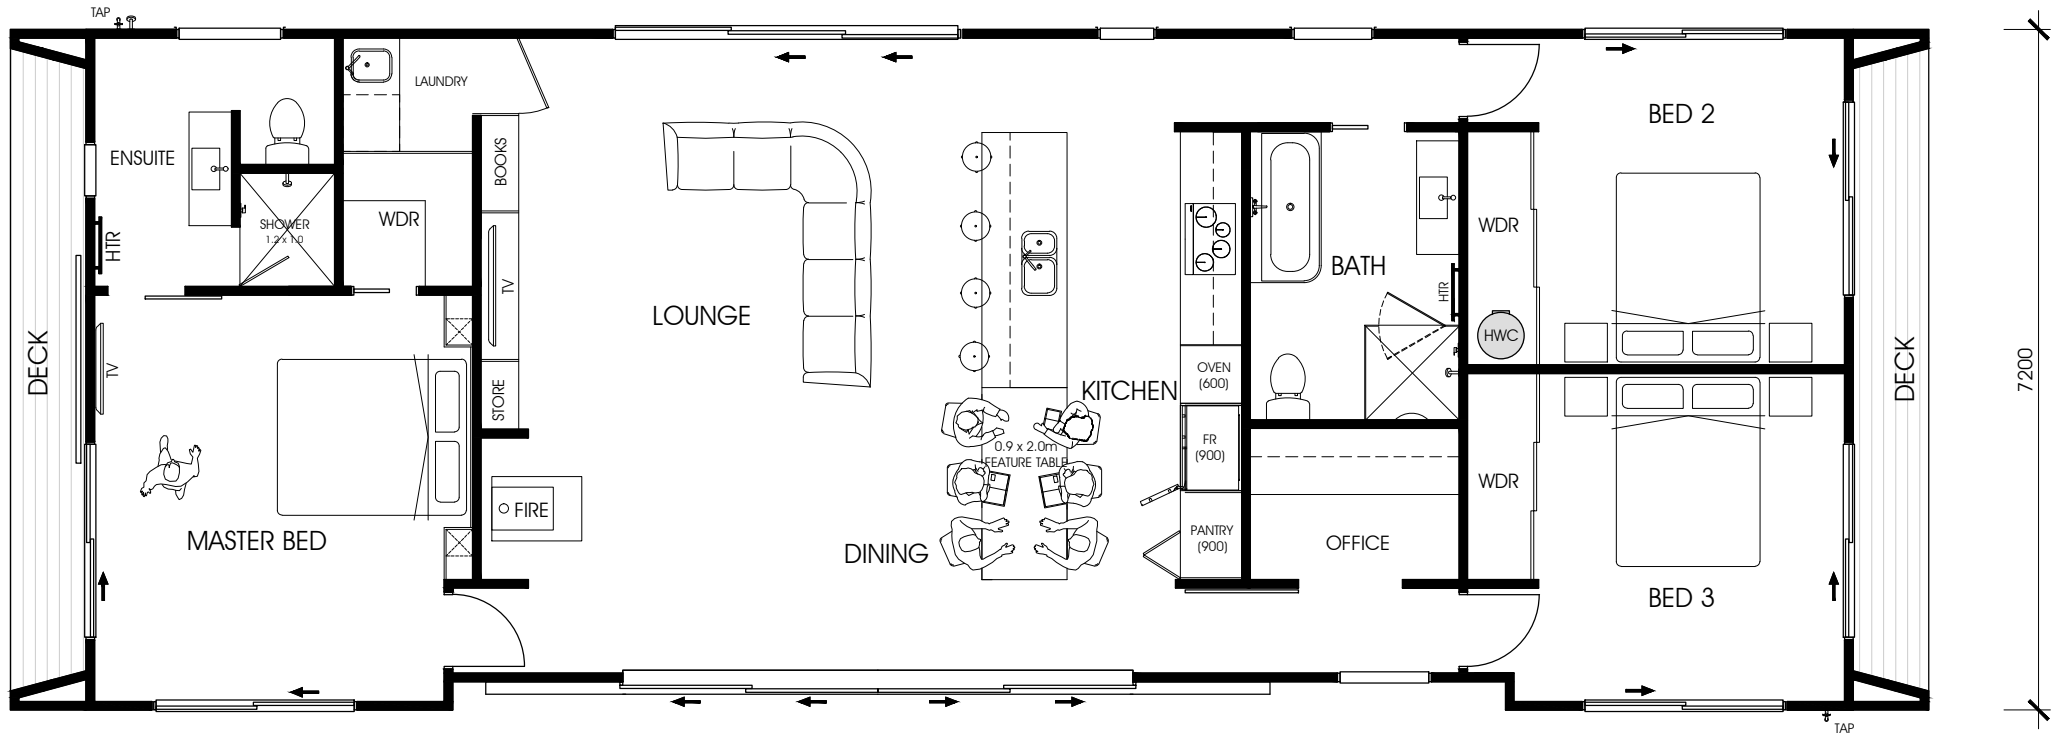

VERY LONG BOX - OPTION 2

LIVING AREA: 131m²

THIS DRAWING AND DESIGN ARE THE COPYRIGHT OF ELEVATE ARCHITECTURAL TRANSPORTABLES. ANY UNAUTHORISED REPRODUCTION OR USE WILL END IN PROSECUTION.

20300

VERY LONG BOX - OPTION 3

LIVING AREA: 131m²

THIS DRAWING AND DESIGN ARE THE COPYRIGHT OF ELEVATE ARCHITECTURAL TRANSPORTABLES. ANY UNAUTHORISED REPRODUCTION OR USE WILL END IN PROSECUTION.