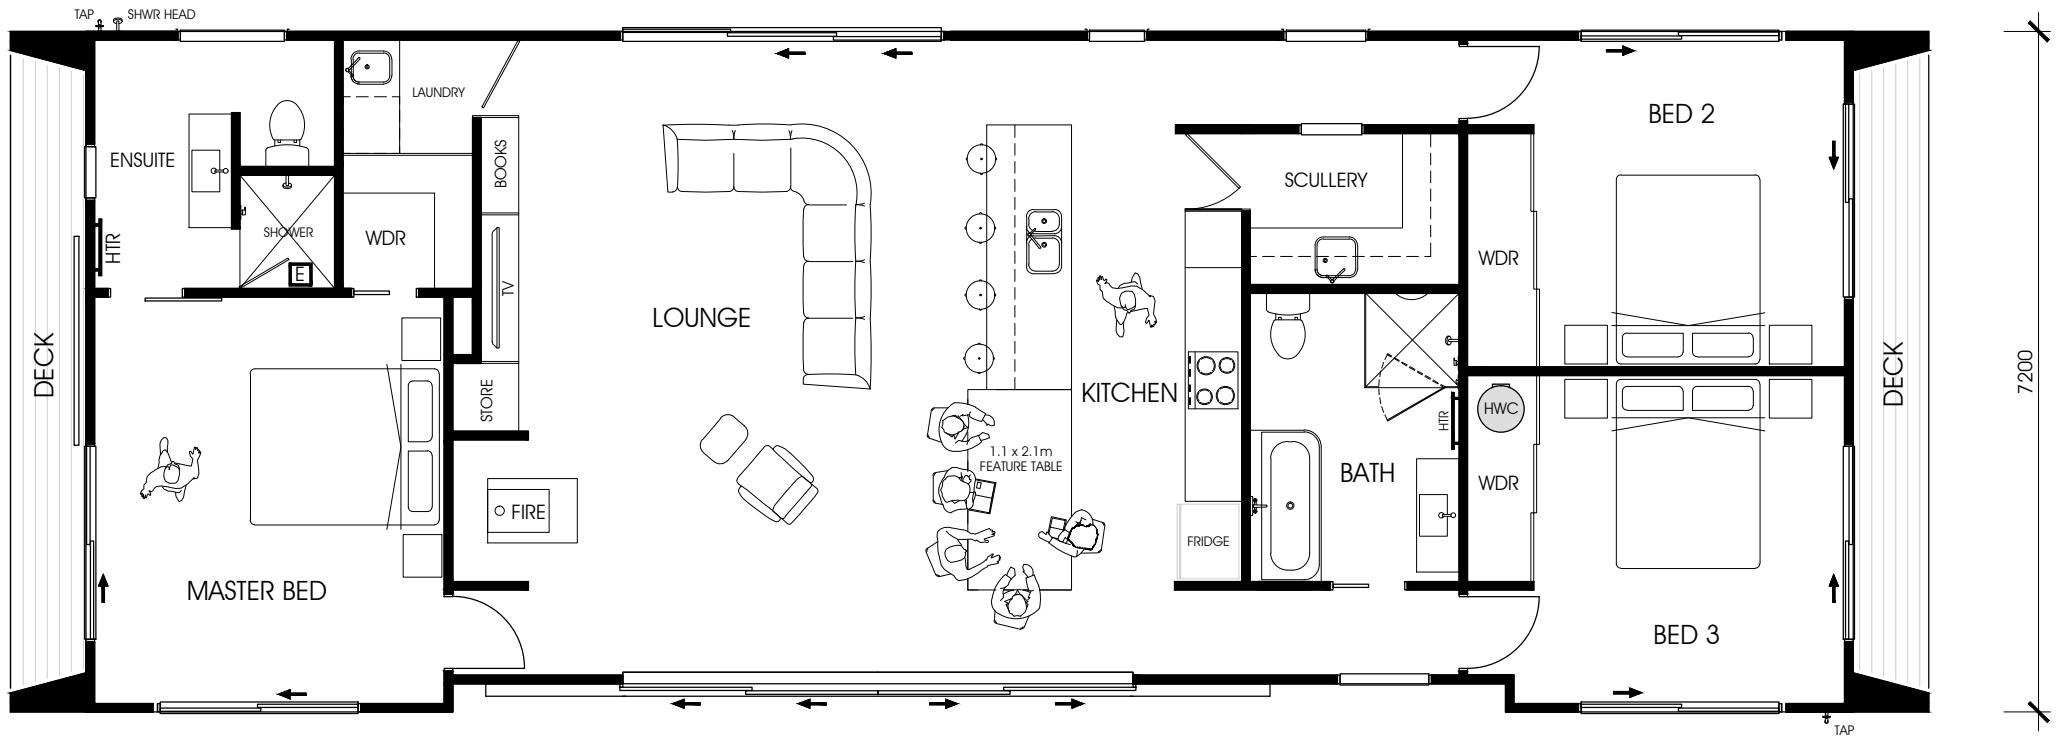

20300

VERY LONG BOX - FLOOR PLAN

LIVING AREA: 131m²

THIS DRAWING AND DESIGN ARE THE COPYRIGHT OF ELEVATE ARCHITECTURAL TRANSPORTABLES. ANY UNAUTHORISED REPRODUCTION OR USE WILL END IN PROSECUTION.