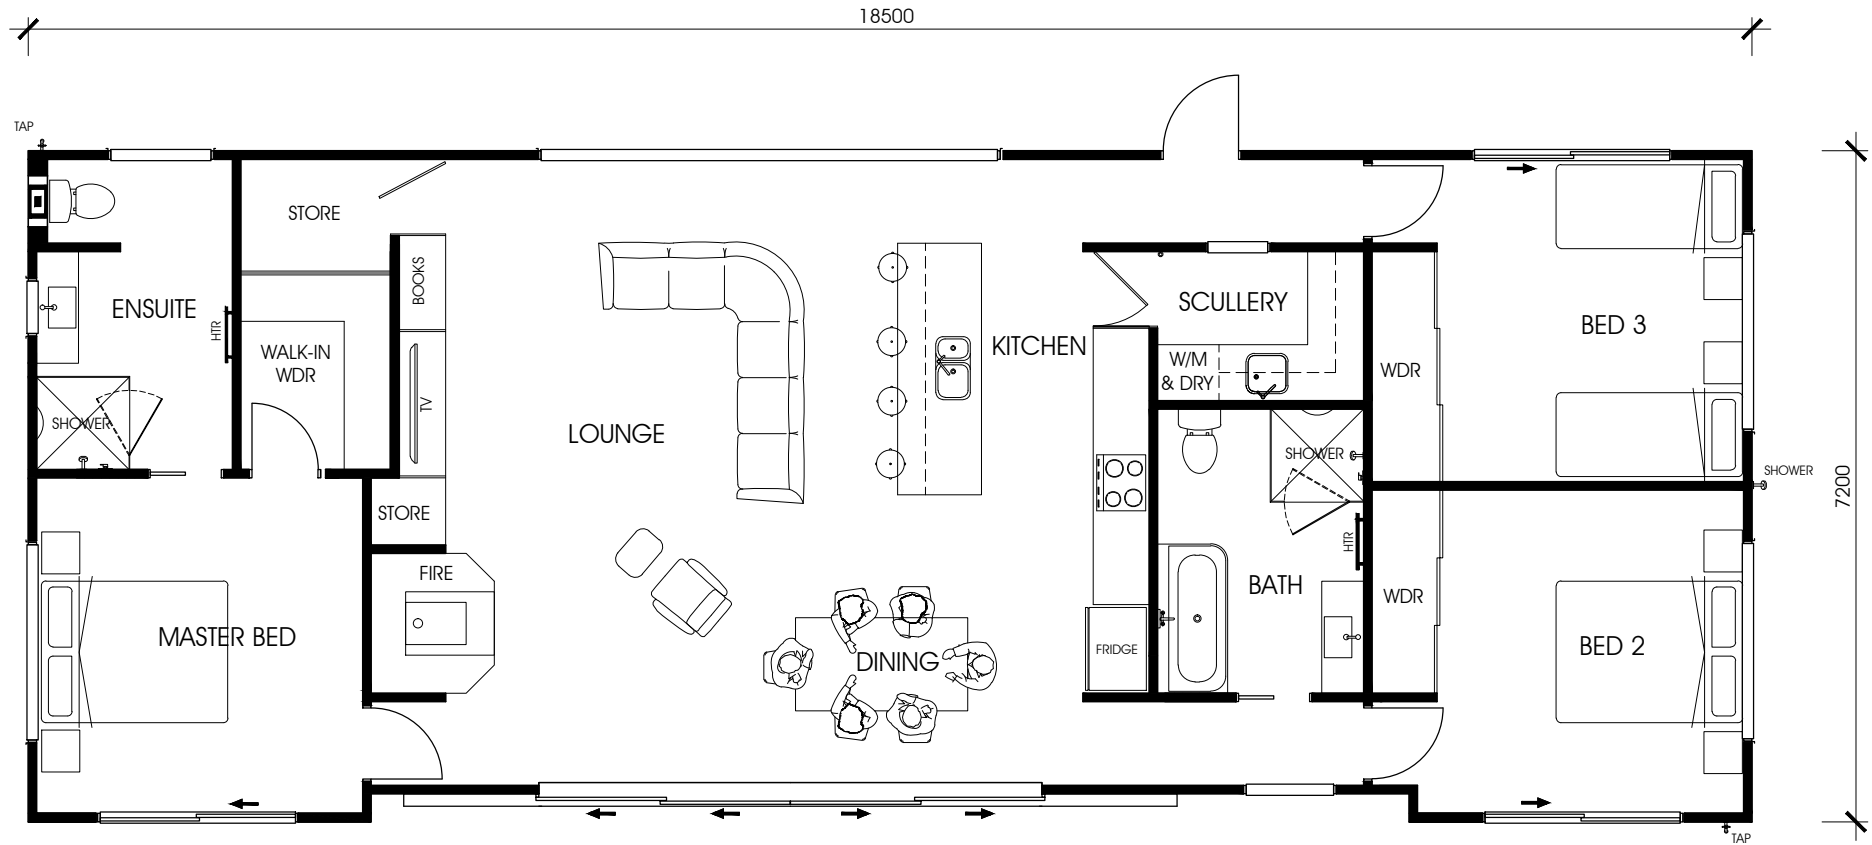

## LONG BOX - FLOOR PLAN - OPTION 2

LIVING AREA: 130m<sup>2</sup>

THIS DRAWING AND DESIGN ARE THE COPYRIGHT OF ELEVATE ARCHITECTURAL TRANSPORTABLES. ANY UNAUTHORISED REPRODUCTION OR USE WILL END IN PROSECUTION.

### LONG BOX - FLOOR PLAN - OPTION 3

LIVING AREA: 130m<sup>2</sup>

THIS DRAWING AND DESIGN ARE THE COPYRIGHT OF ELEVATE ARCHITECTURAL TRANSPORTABLES. ANY UNAUTHORISED REPRODUCTION OR USE WILL END IN PROSECUTION.